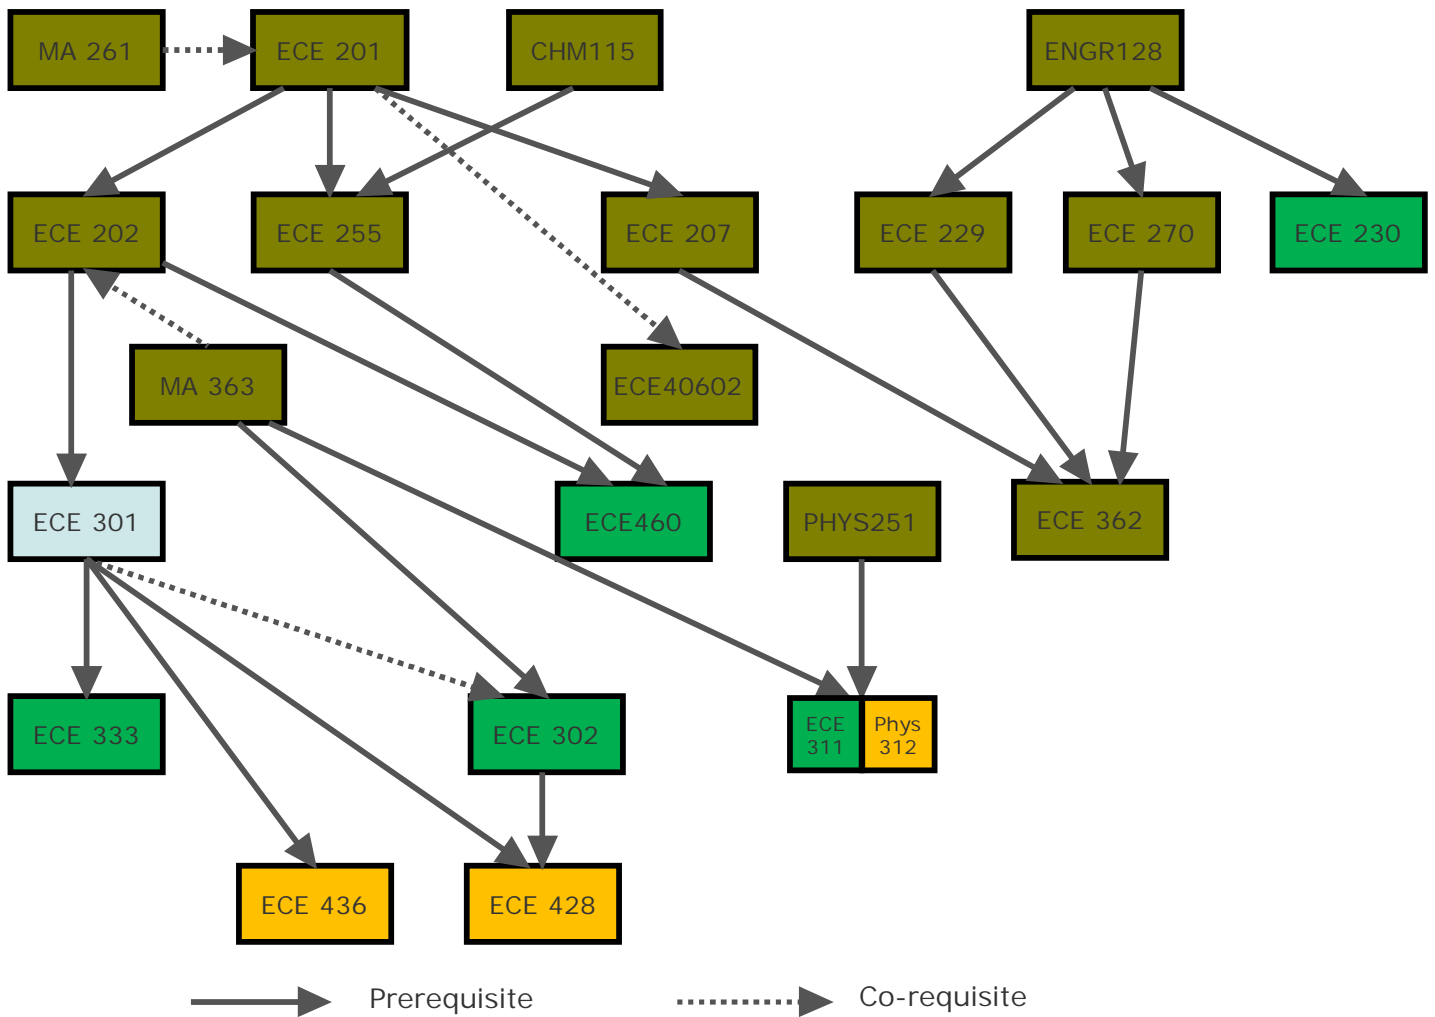

Electrical Engineering Fall 2025 Flowchart

Electrical Engineering Technical Electives

The detailed schedule of Technical Electives can be downloaded from ECE website.

<https://sites.pfw.edu/ece/index.html>