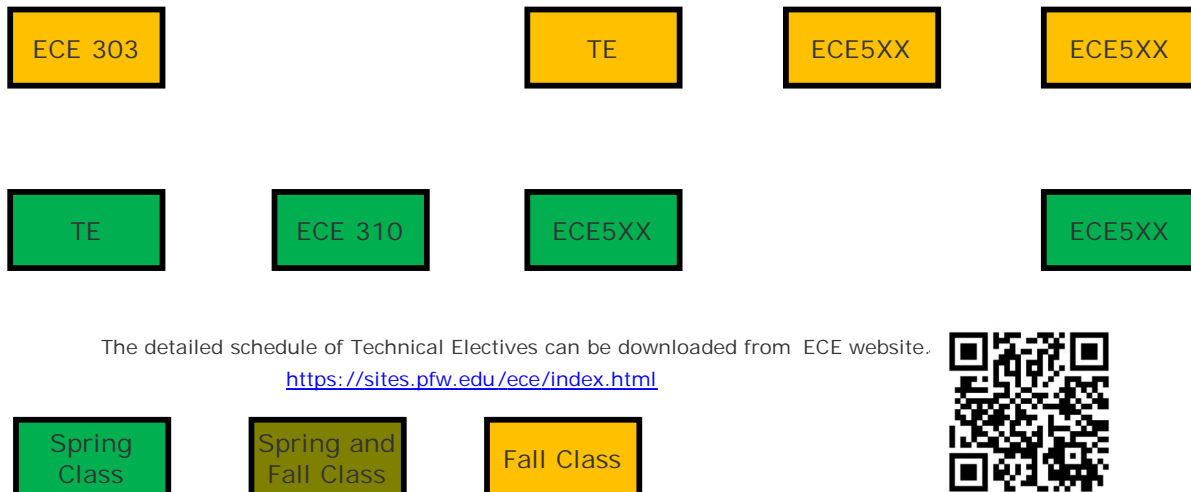

Electrical Engineering Fall 2025 Flowchart

Electrical Engineering Technical Electives

The detailed schedule of Technical Electives can be downloaded from ECE website.

<https://sites.pfw.edu/ece/index.html>