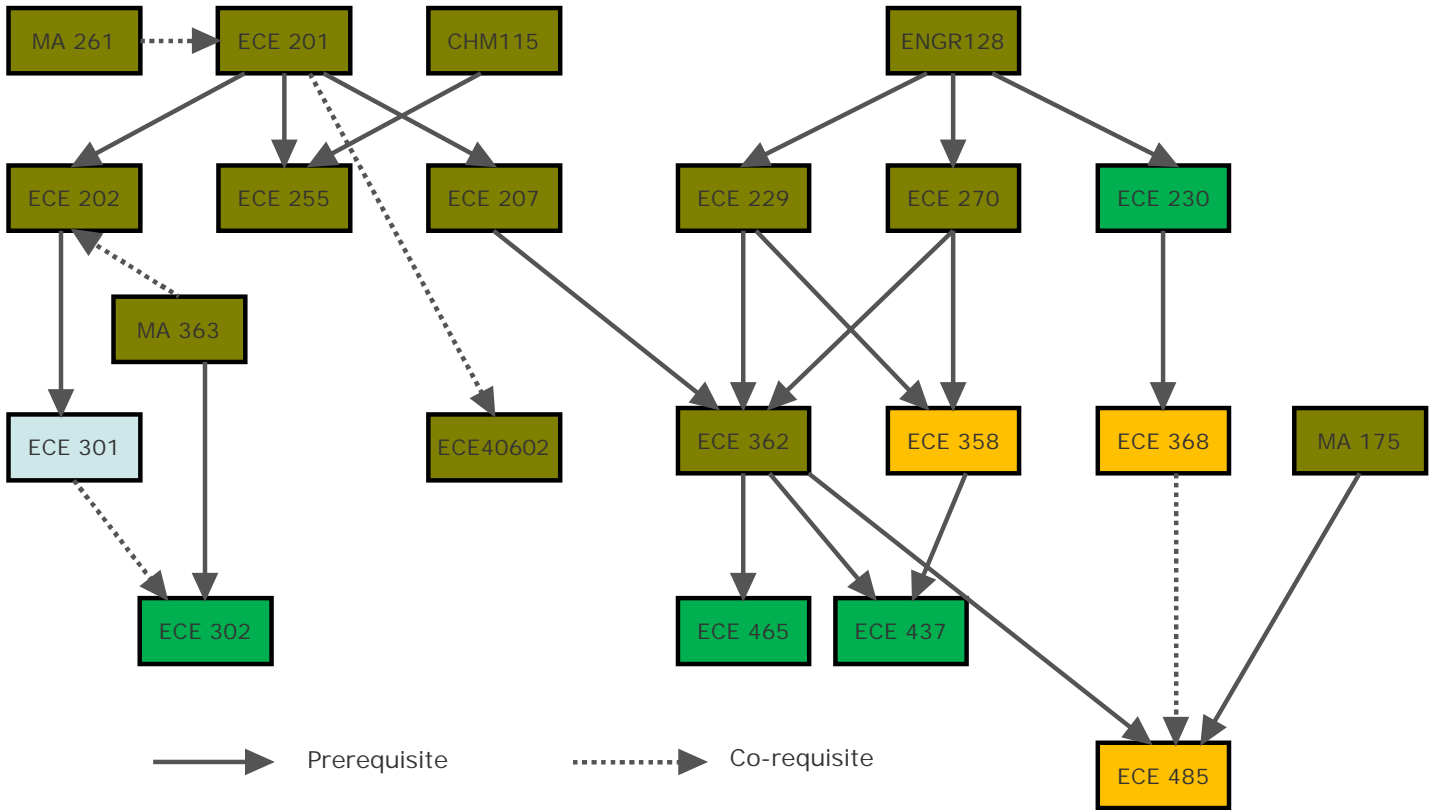

Computer Engineering Fall 2025 Flowchart

Computer Engineering Technical Electives

The detailed schedule of Technical Electives can be downloaded from ECE website.

<https://sites.pfw.edu/ece/index.html>