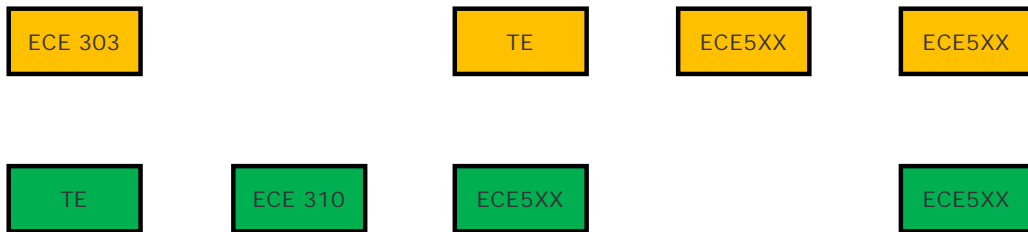

Computer Engineering Fall 2025 Flowchart

Computer Engineering Technical Electives

The detailed schedule of Technical Electives can be downloaded from ECE website.

<https://sites.pfw.edu/ece/index.html>