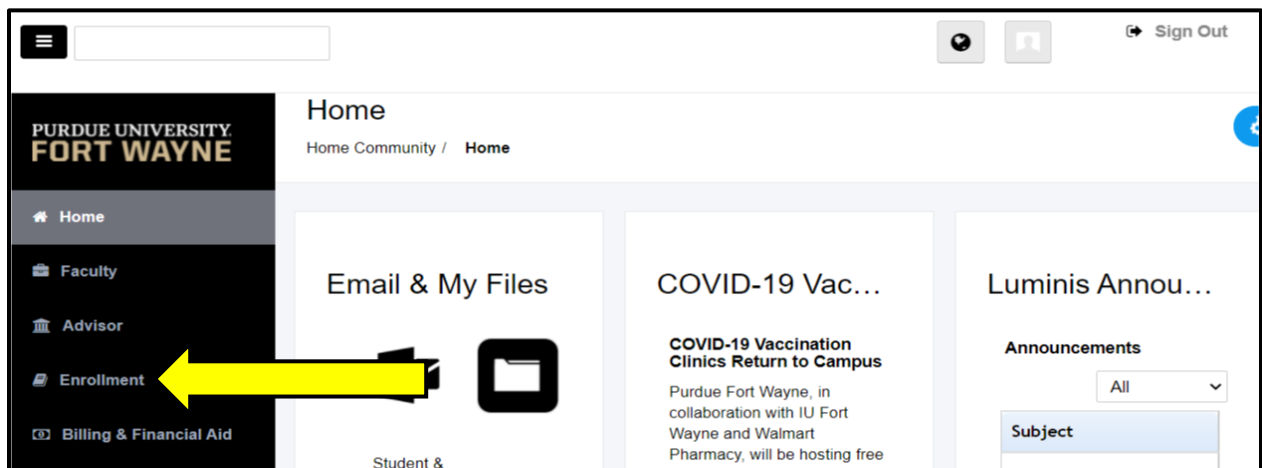

Checking your Class Schedule through goPFW

- Log into goPFW.

- Click on the Enrollment tab.

- Click Detailed Schedule of Classes