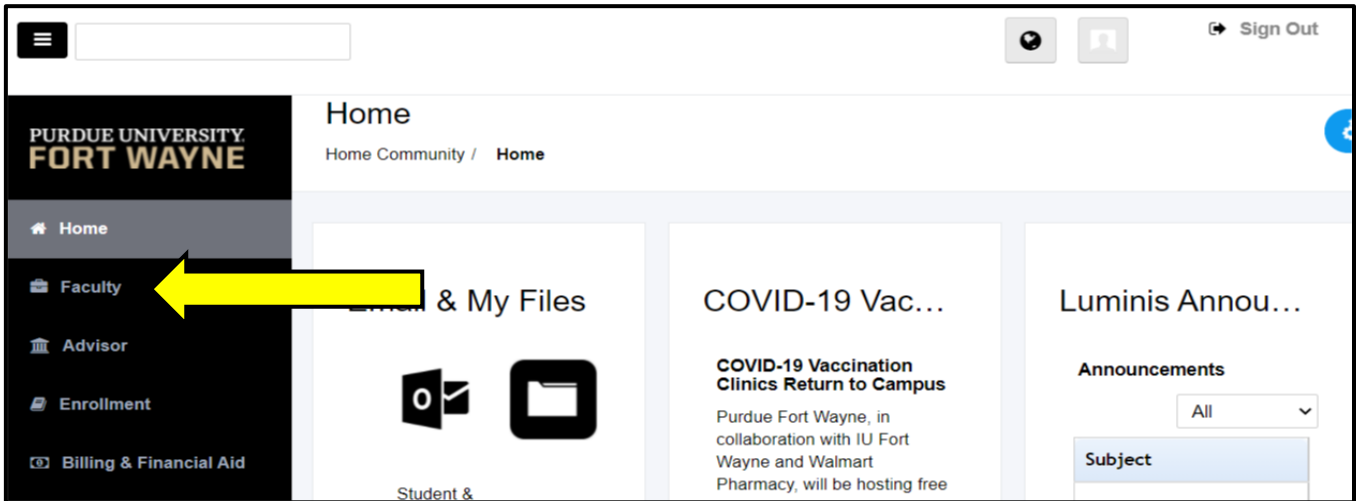

# Checking your Schedule through goPFW

- Log into goPFW.

- Click on the Faculty tab.

- Scroll down to the Faculty Schedule channel.