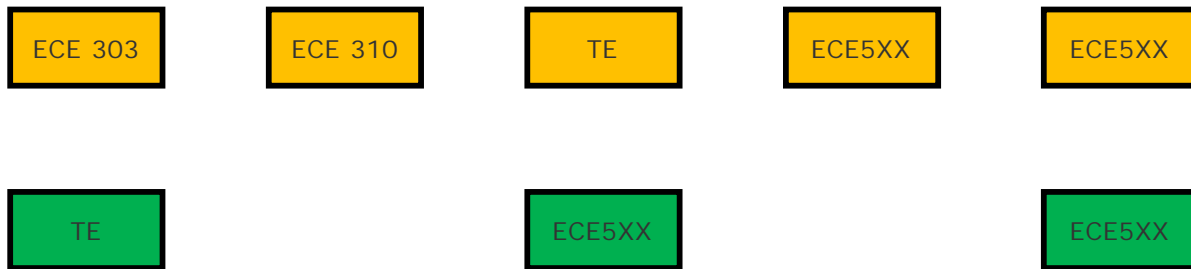

Electrical Engineering Fall 2024 Flowchart

Electrical Engineering Technical Electives

The detailed schedule of Technical Electives can be downloaded from ECE website.

<https://sites.pfw.edu/ece/index.html>