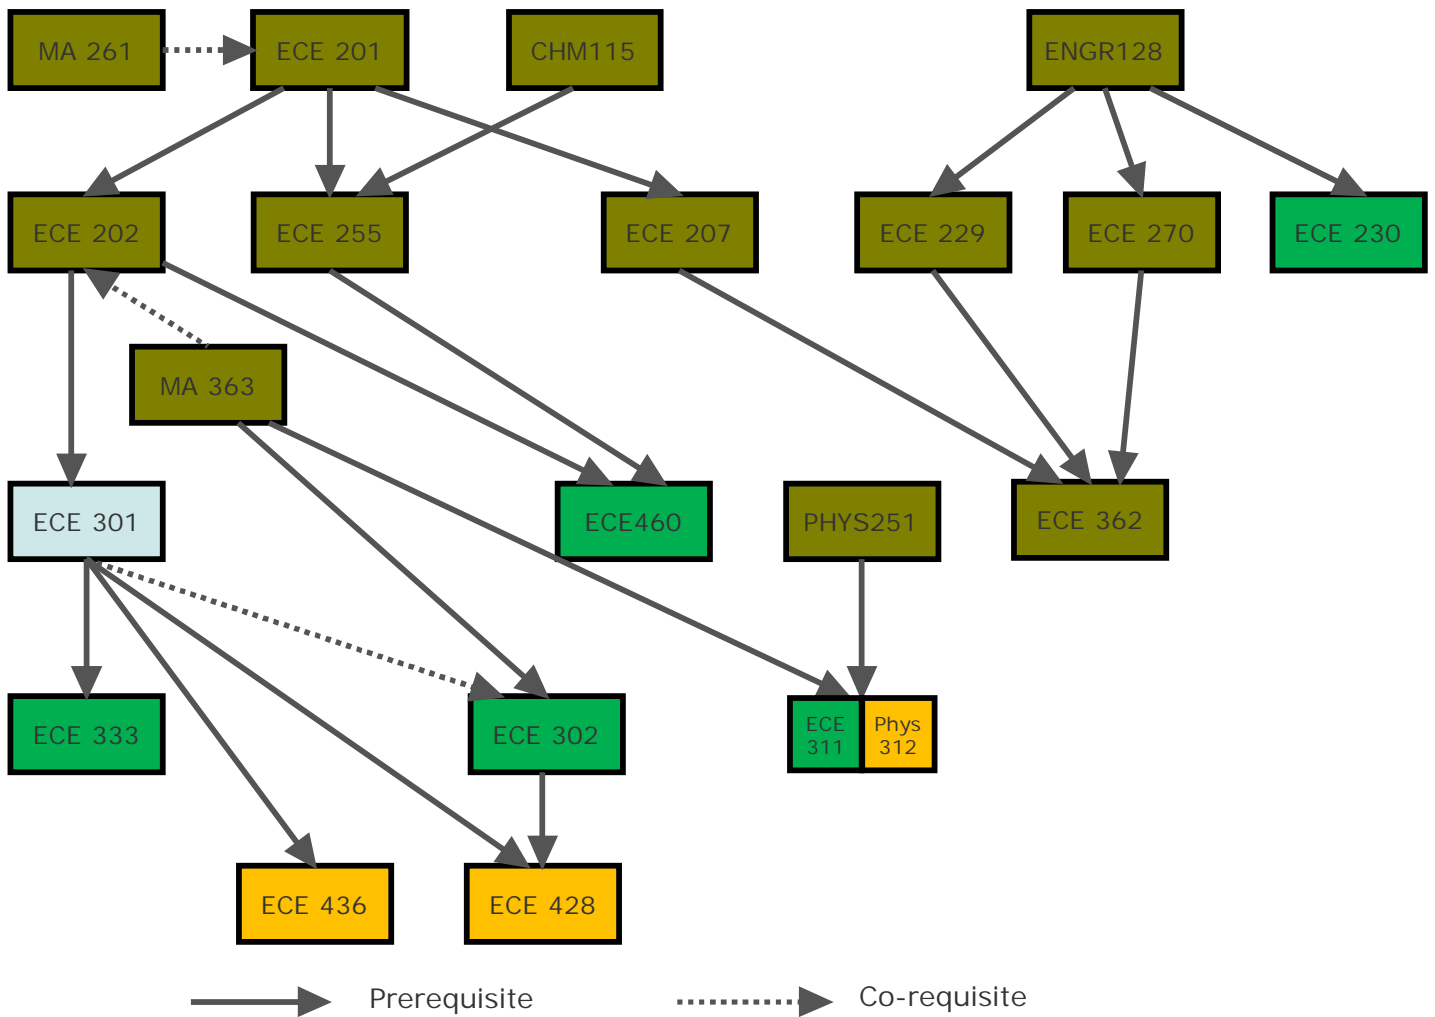

Electrical Engineering Fall 2024 Flowchart

Electrical Engineering Technical Electives

The detailed schedule of Technical Electives can be downloaded from ECE website.

<https://sites.pfw.edu/ece/index.html>