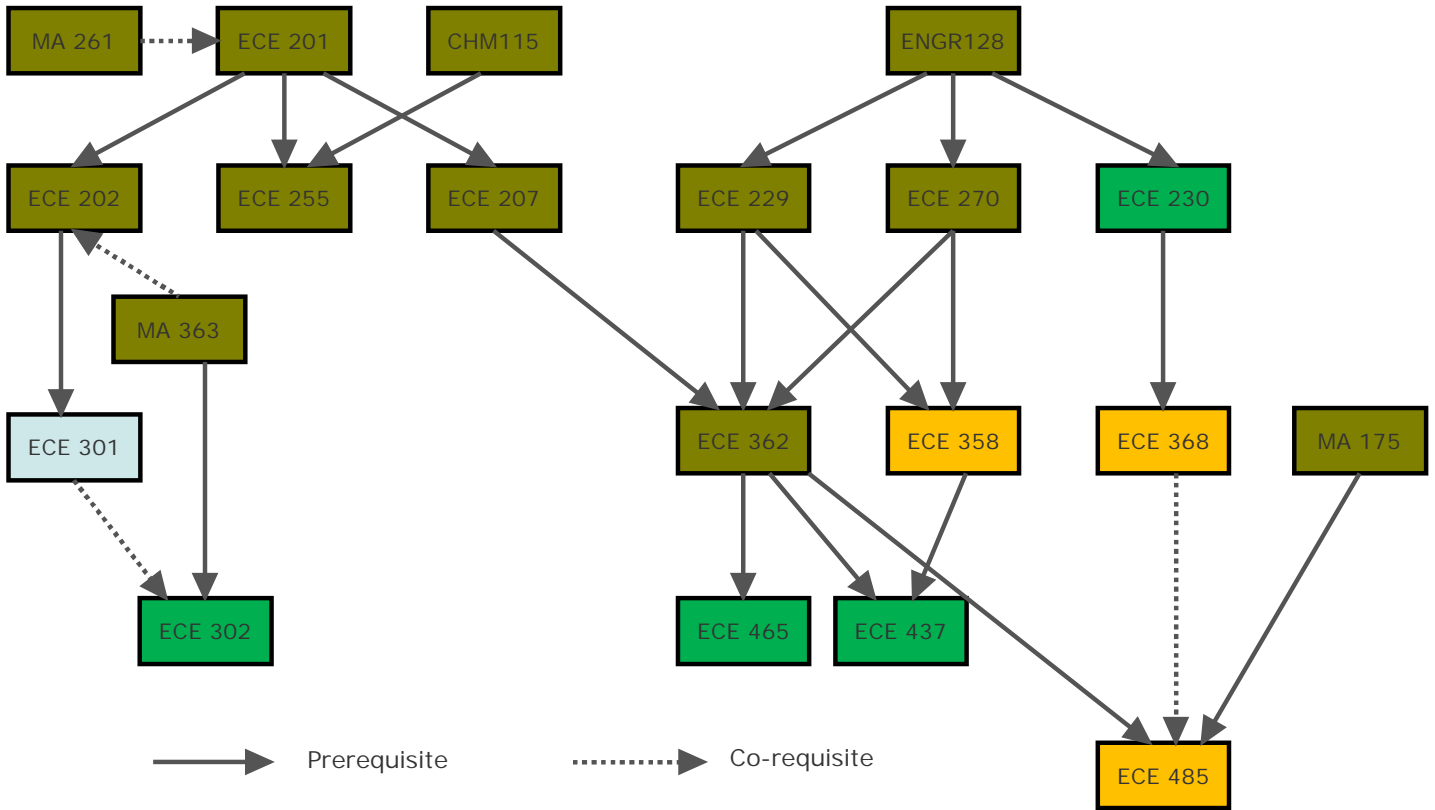

## Computer Engineering Fall 2024 Flowchart

## Computer Engineering Technical Electives

The detailed schedule of Technical Electives can be downloaded from ECE website.

<https://sites.pfw.edu/ece/index.html>