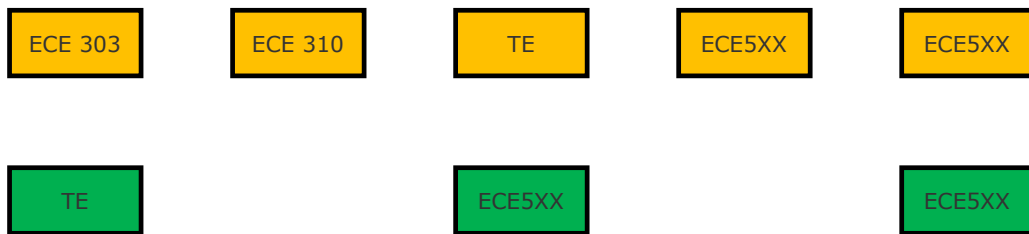

## Computer Engineering Fall 2023 Flowchart

## Computer Engineering Technical Electives

The detailed schedule of Technical Electives can be downloaded from ECE website.  
<https://sites.pfw.edu/ece/index.html>