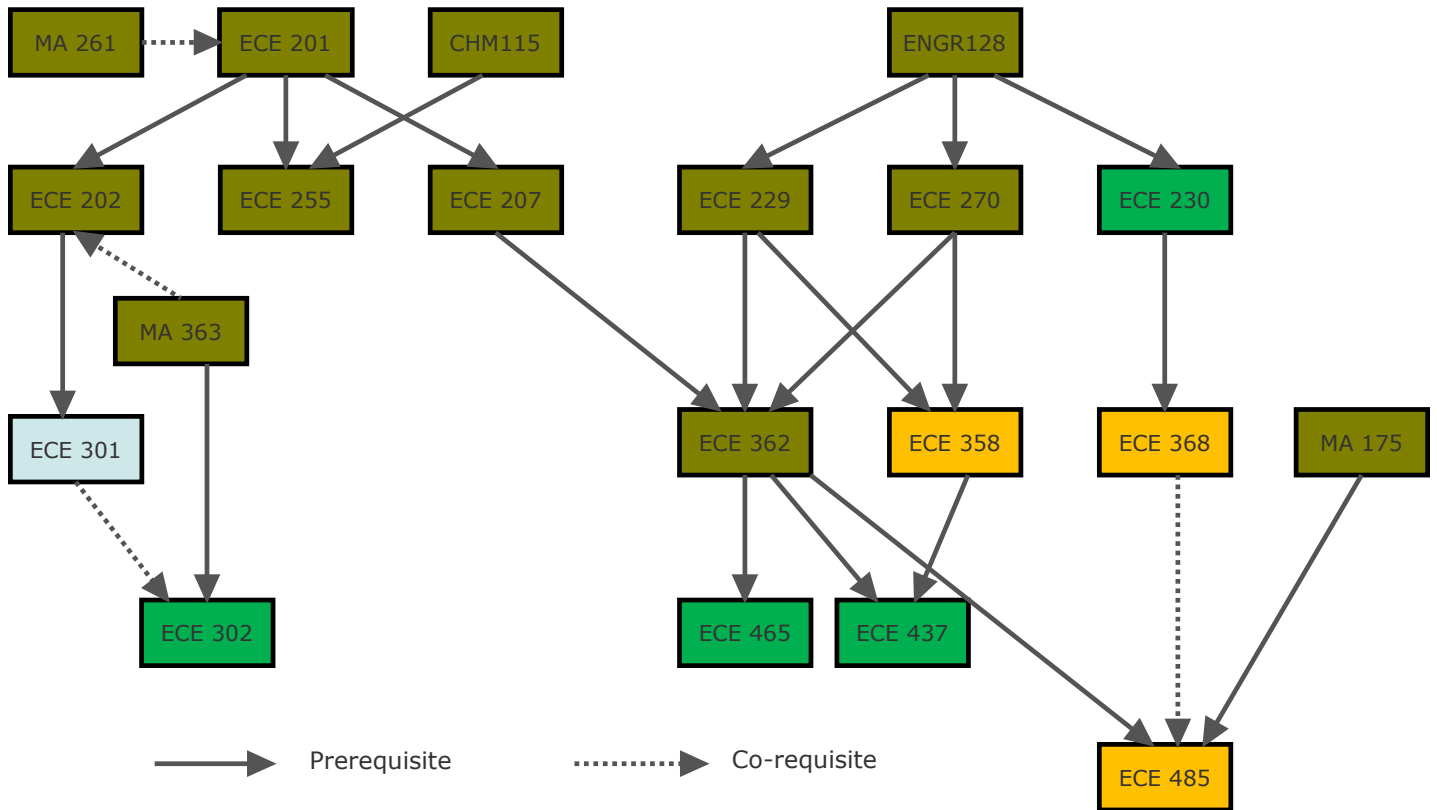

## Computer Engineering Fall 2023 Flowchart

## Computer Engineering Technical Electives

The detailed schedule of Technical Electives can be downloaded from ECE website.  
<https://sites.pfw.edu/ece/index.html>